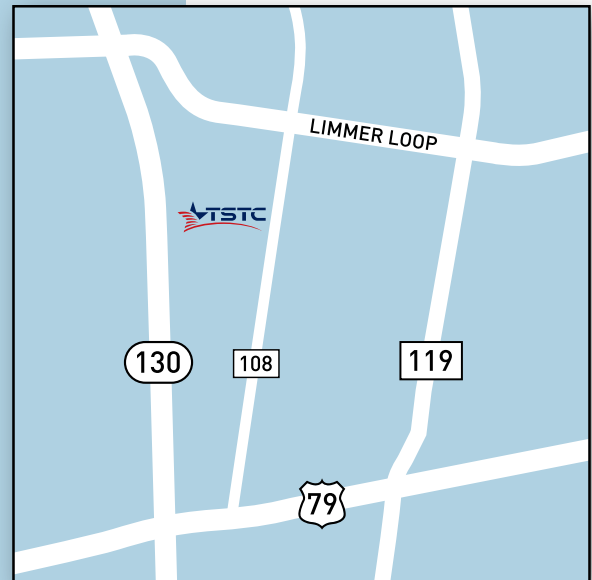

WILLIAMSON COUNTY CAMPUS

1600 Innovation Blvd (CR 108)
Hutto, TX 78634
(512) 759-5900

East Williamson County Higher Education Center **1EW1**

TO LIMMER LOOP

130

108

108

TO HWY 79